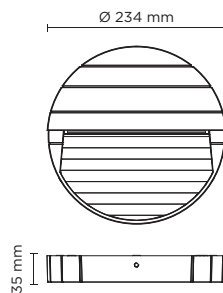

401603

SURF MEDIUM ROUND

Round wall surface-mounted luminaire for outdoor installation on a wall, no recess needed. Phospho-chromatised and polyester powder coated die-cast copper-free aluminium body, tempered safety glass, moulded silicone gasket and stainless steel screws. Built-in LED driver 220-240V 50-60Hz, with 14 mid-power CREE XH-G LED. IP65 rating.

Technical features

Technical data

Wattage	8 WATT
IP Rating	IP65
IK Rating	IK08
Material	High corrosion resistance die-cast copper-free aluminum body and frame.
Coating	Polyester powder coating with phosphochromating pre-finish
Light source	NR. 14 x CREE XH-G LED
Screws	Stainless steel
Transformer	Electronic power supply 220/240V 50/60Hz built-in
Gasket	Silicone rubber
Glass	Tempered
Rubber grommet	M16 Rutaseal® in EPDM
Gross weight	1,40 Kg

light source	light beam options	lumen output (lm)	lumin. efficacy (lm/w)
3000°K warm-white			
mid power led	 floor washer 180°	650	81.25

Finish color options: